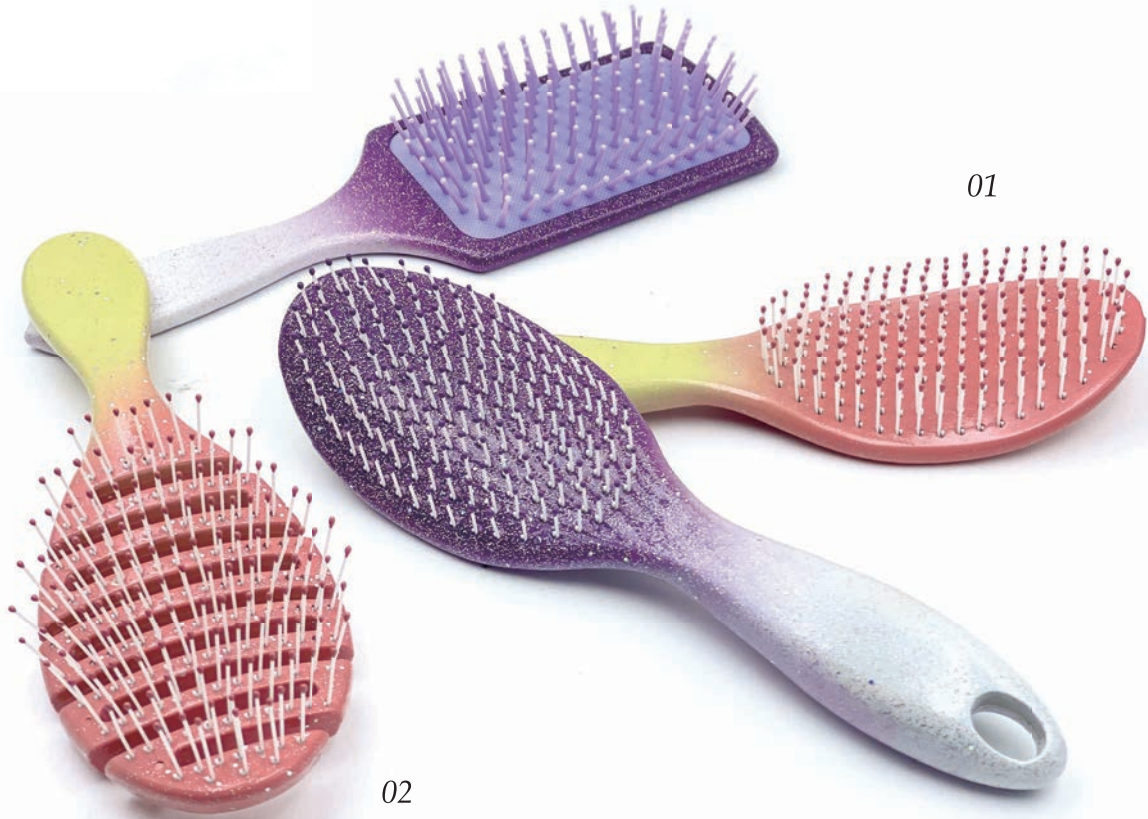

Glitter Sparkles

Glitter-enhanced plastic surface, sparkling effect, available in a variety of colors, including gradient options.

01

02

01 **5043**
SIZE:228×65×35MM

02 **5047**
SIZE:215×70×30MM

03 **Y8586**
SIZE:237×77×35MM

04 **5808**
SIZE:219×72×35MM

05 **213**
SIZE:223×62×36MM

03

04

05