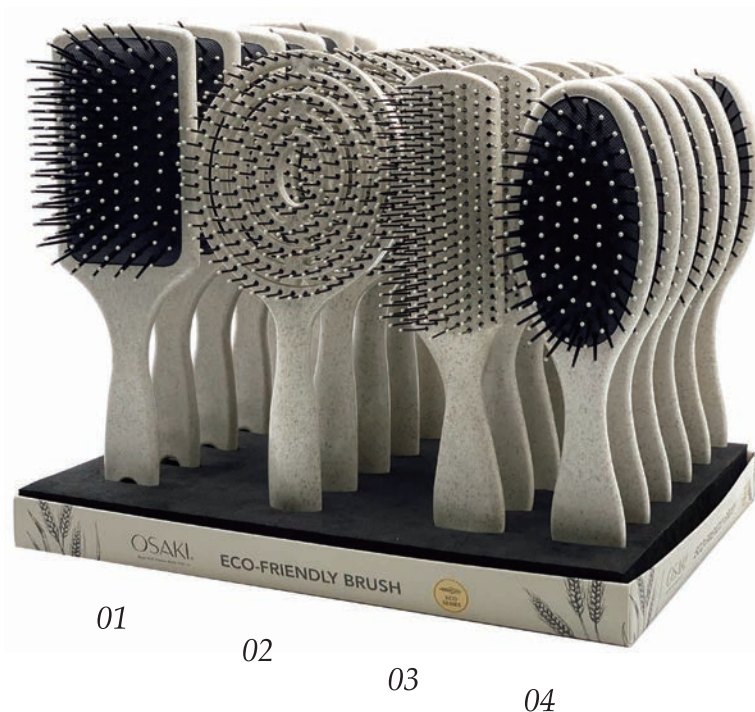

Easy to detangle on wet or dry hair.

5039
SIZE:186×70×37MM

Wheat Straw Eco-Friendly Collection

Made from bio-degradable materials,
environmental friendly.

01 **5812**
SIZE:260×68×43MM

02 **G9113**
SIZE:213×40×32MM

03 **2213**
SIZE:225×65×38MM

Wheat Straw Collection

Available in EVA display boxes, multiple color
choices, customizable product mix.

01 **Y8586**
SIZE:237×77×35MM

02 **5817**
SIZE:227×10×27MM

03 **86327**
SIZE:221×43×31MM

04 **8645**
SIZE:220×63×35MM

TRENDY SERIES

Metal-Rimmed Handle

Metallic accents, minimalist design,
interchangeable cushion or vent options.

5811

SIZE:233×79×34MM

5821

SIZE:234×73×38MM