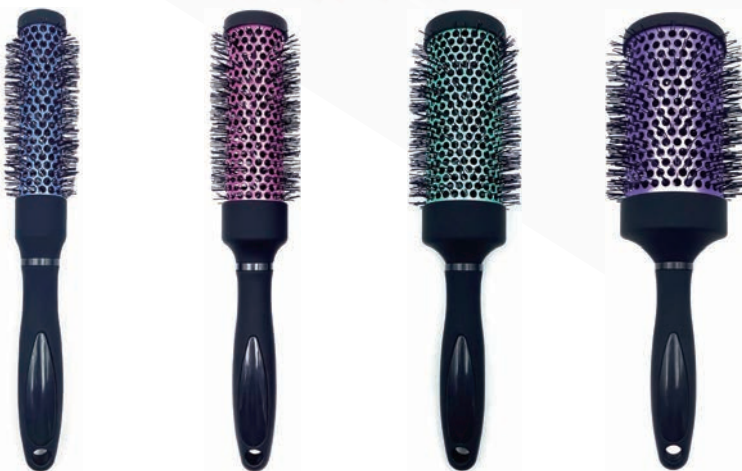

Strong Rubber Grip

Versatile rubber-coated handles for various head attachments..

Rainbow Aluminum

Rainbow aluminum thermal brushes with comfortable grip.

01

02

03

04