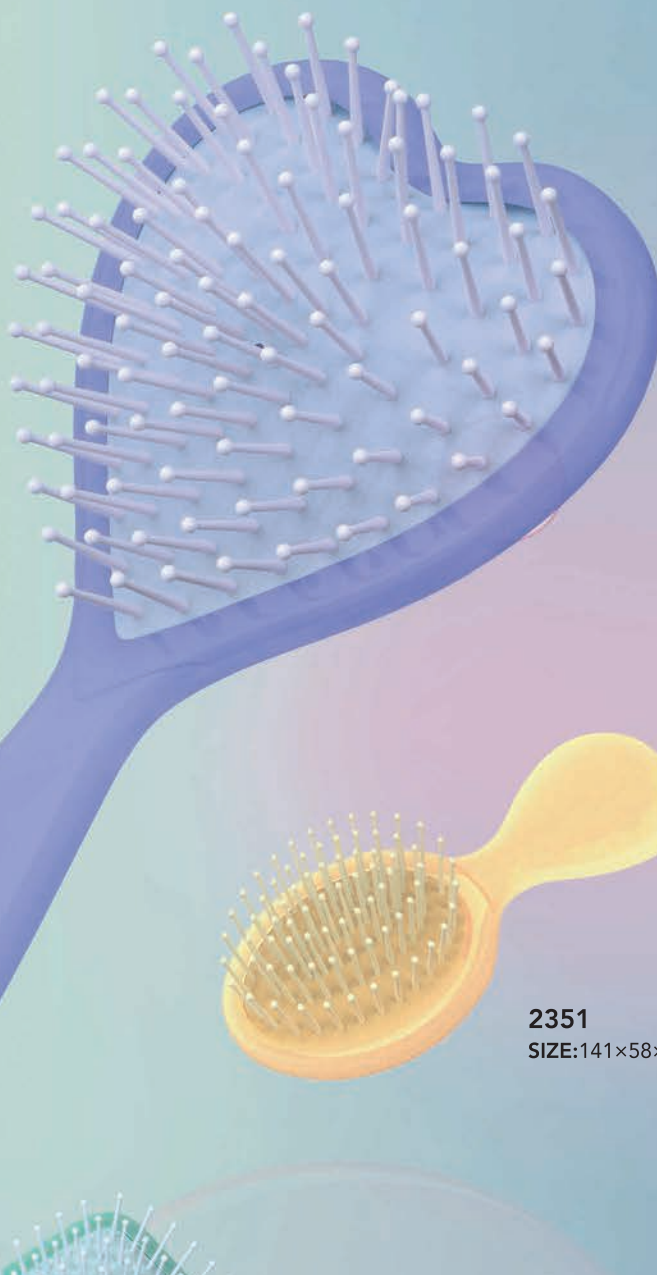

Small sizes, translucence
pearlescent coating.

- 01 **5046**
SIZE:176×52×32MM
- 02 **5046**
SIZE:176×52×32MM
- 03 **5048**
SIZE:176×52×32MM

Mini Cushion

Minimalistic design, soft touch, comfortable
hand grip.

- A005**
SIZE:70×55×34MM

Portable Brushes

Compact size, timeless design,
available in multiple material choice.

- 2351**
SIZE:141×58×32MM

JellyGlam Collection

Jelly inspired semi-transparent surface, customizable pattern at backside, available in multiple shapes and colors.