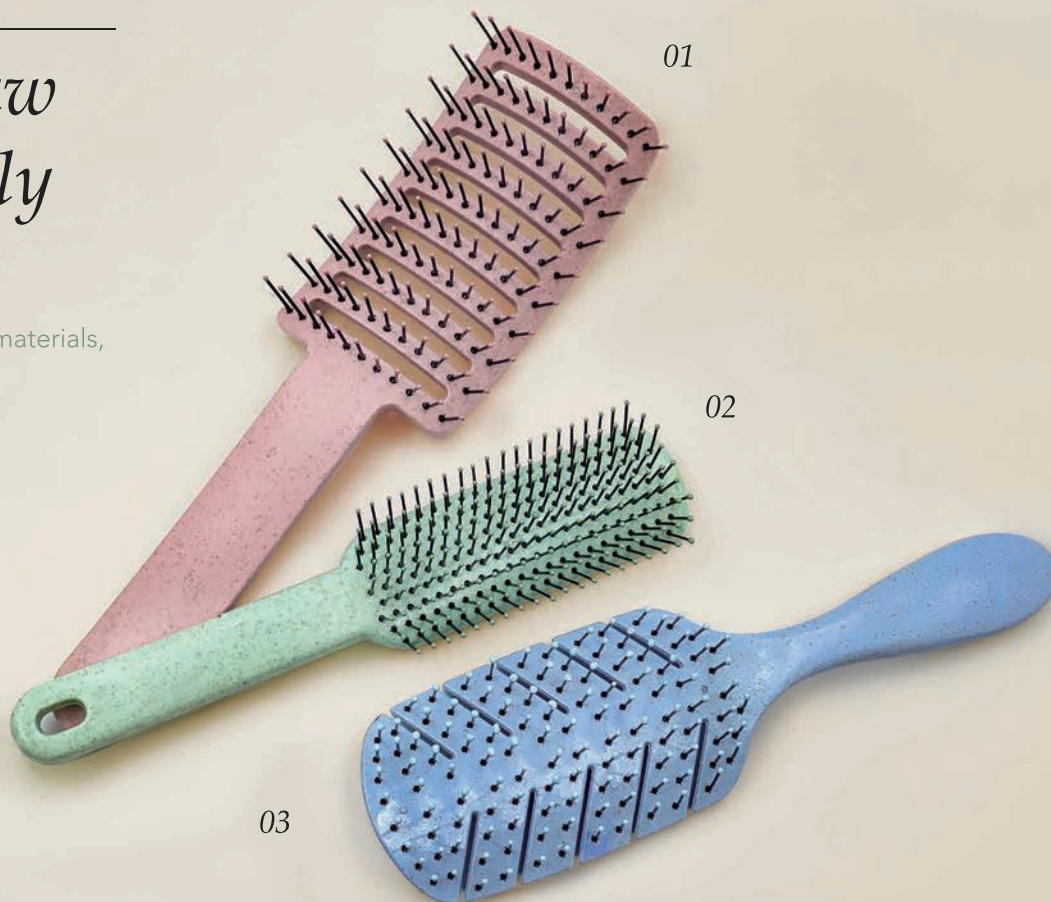

Wheat Straw Eco-Friendly Collection

Made from bio-degradable materials,
environmental friendly.

01 **5812**
SIZE:260×68×43MM

02 **G9113**
SIZE:213×40×32MM

03 **2213**
SIZE:225×65×38MM